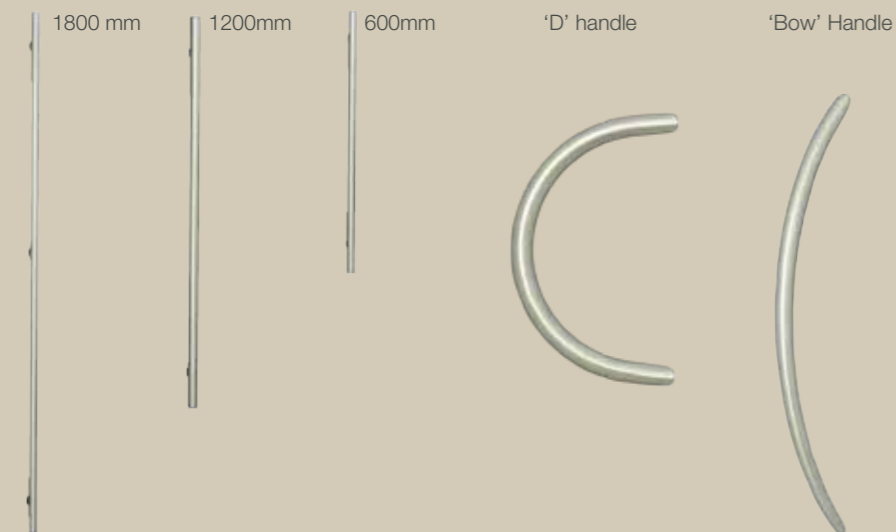

Contemporary Door Handles (only available in stainless steel)

Finger Pull & Door Knob

Finger Pull Handle
Also available in Brass

Knob Pull Handle