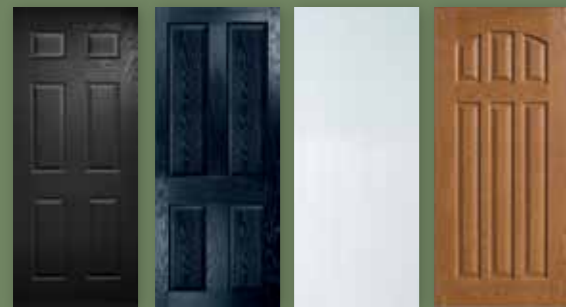

Take your pick from over 25 styles, ranging from the classically elegant to the most contemporary.