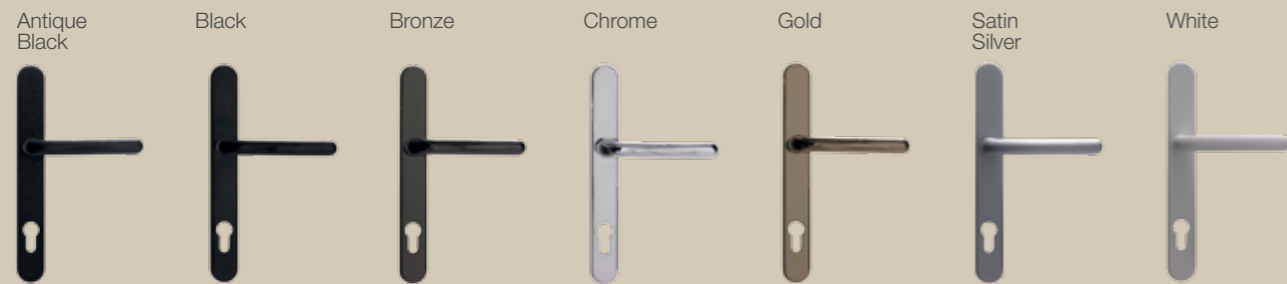

Please note the glazing units in this door will ALWAYS be on the same side as the lock/handle.

DMP6 FT50 single rebate
DDMP6 FT50 double rebate
Colour Light Grey

Door Accessories

To complement our doors, we offer a range of high quality door furniture and door hardware. All door accessories are covered by a one year hardware manufacturer's guarantee.

Classic Lever Lever Handles (also available with split spindle)

Classic Lever Pad Handles (with split spindle)

Contemporary Door Handles (only available in stainless steel)

Finger Pull & Door Knob

Finger Pull Handle
Also available in Brass

Knob Pull Handle

Urn Knocker (also available with spyhole)

Slimline Urn

Scroll Knocker

Contemporary Knocker

Lionshead

Numerals

Available in:
Antique Black
Black
Bronze
Chrome
Gold
Satin Silver
White

Letterbox

Security Handle

Security Chain

Spyhole

Diamond Flag Hinge

Double Diamond doors are fitted with flag hinges and euro adjustable butt hinges (not shown). Colour options available.

Diamond Butt Hinges