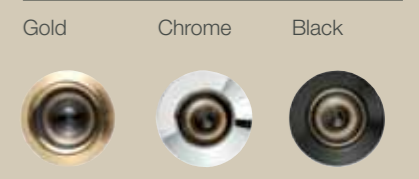

Knob Pull Handle

Urn Knocker (also available with spyhole)

Slimline Urn

Scroll Knocker

Contemporary Knocker

Lionshead

Numerals

Available in:
Antique Black
Black
Bronze
Chrome
Gold
Satin Silver
White

Letterbox

Security Handle

Security Chain

Spyhole

Diamond Flag Hinge

Double Diamond doors are fitted with flag hinges and euro adjustable butt hinges (not shown). Colour options available.

Diamond Butt Hinges