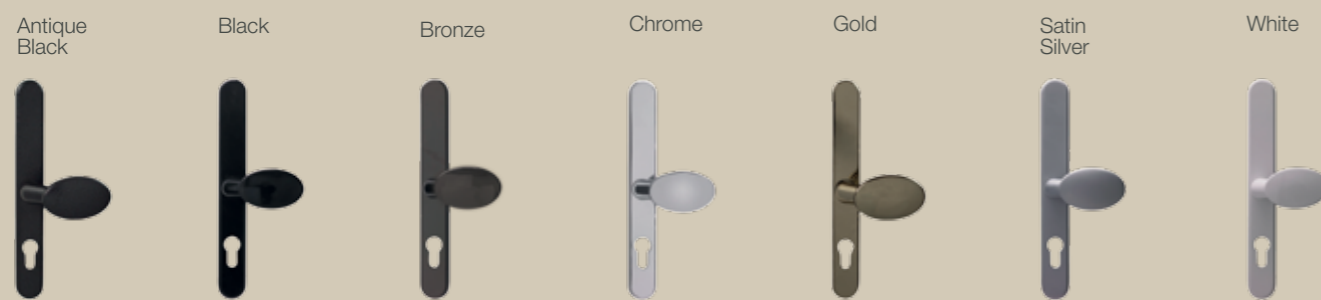

Please note the glazing units in this door will ALWAYS be on the same side as the lock/handle.

DMP6 FT50 single rebate
DDMP6 FT50 double rebate
Colour Light Grey

Door Accessories

To complement our doors, we offer a range of high quality door furniture and door hardware. All door accessories are covered by a one year hardware manufacturer's guarantee.

Classic Lever Lever Handles (also available with split spindle)

Classic Lever Pad Handles (with split spindle)

Contemporary Door Handles (only available in stainless steel)

Finger Pull & Door Knob

Finger Pull Handle
Also available in Brass

Knob Pull Handle

Urn Knocker (also available with spyhole)

Slimline Urn

Scroll Knocker

Contemporary Knocker

Lionshead

Numerals

Available in:
Antique Black
Black
Bronze
Chrome
Gold
Satin Silver
White

Letterbox

Security Handle

Security Chain

Spyhole

Diamond Flag Hinge

Double Diamond doors are fitted with flag hinges and euro adjustable butt hinges (not shown). Colour options available.

Diamond Butt Hinges