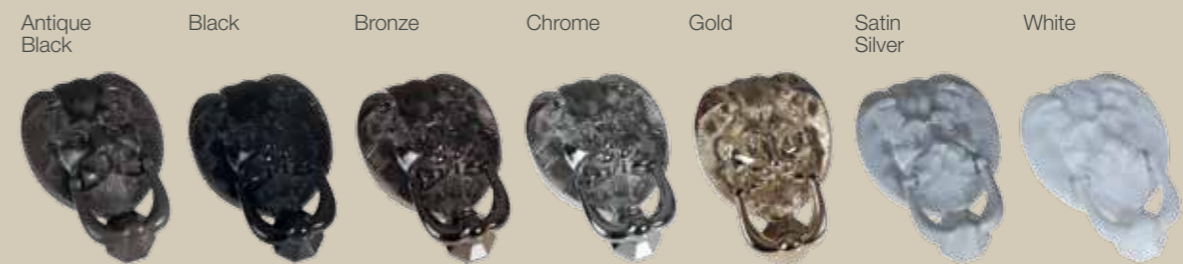

Knob Pull Handle

Urn Knocker (also available with spyhole)

Slimline Urn

Scroll Knocker

Contemporary Knocker

Lionshead

Numerals

Available in:
Antique Black
Black
Bronze
Chrome
Gold
Satin Silver
White

Letterbox

Security Handle

Security Chain

Spyhole

Diamond Flag Hinge

Double Diamond doors are fitted with flag hinges and euro adjustable butt hinges (not shown). Colour options available.

Diamond Butt Hinges