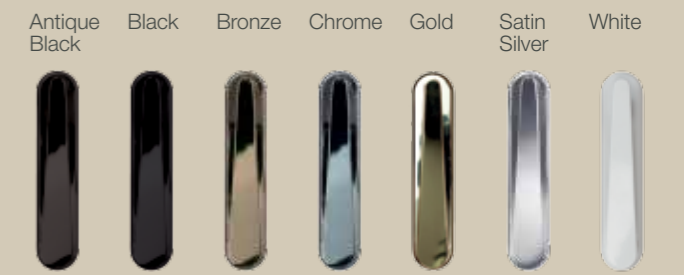

Knob Pull Handle

Urn Knocker (also available with spyhole)

Slimline Urn

Scroll Knocker

Contemporary Knocker

Lionshead

Numerals

Available in:
Antique Black
Black
Bronze
Chrome
Gold
Satin Silver
White

Letterbox

Security Handle

Security Chain

Spyhole

Diamond Flag Hinge

Double Diamond doors are fitted with flag hinges and euro adjustable butt hinges (not shown). Colour options available.

Diamond Butt Hinges